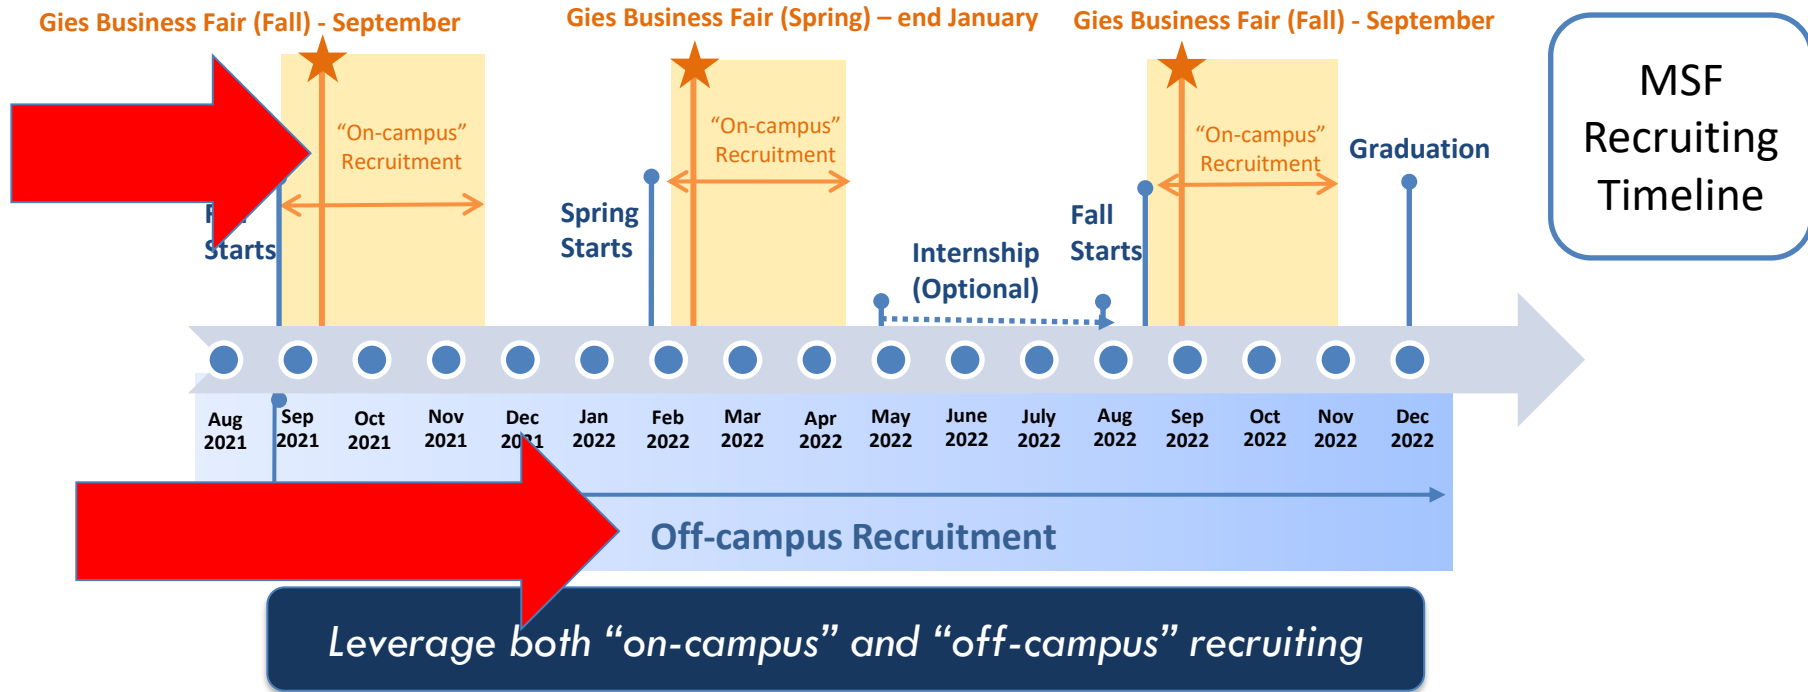

I ILLINOIS
Gies College of Business

MSF Professional Development

FIN 581

Career Services Intro

Career Development and Training Process

Career
Foundations
Online Course

Pre-Arrival

Career Prep
Boot Camp

Orientation Week

- One-on-One Career Advising (Meet with a career advisor)
- Career Training Workshops & Networking Events
- Career Fairs
- Employer Information Sessions; Industry Executive Talks
- **FALL ONLY:** FIN 581 MSF Professional Development Course

Fall and Spring

Recall from the Career Prep Boot Camp

*Note: This is only a general timeline. Some employers may recruit all year round and the timeline could vary by country (e.g. China's recruiting period may be a bit later than the U.S.). **Opportunities can come at any time so you want to prepare early!***